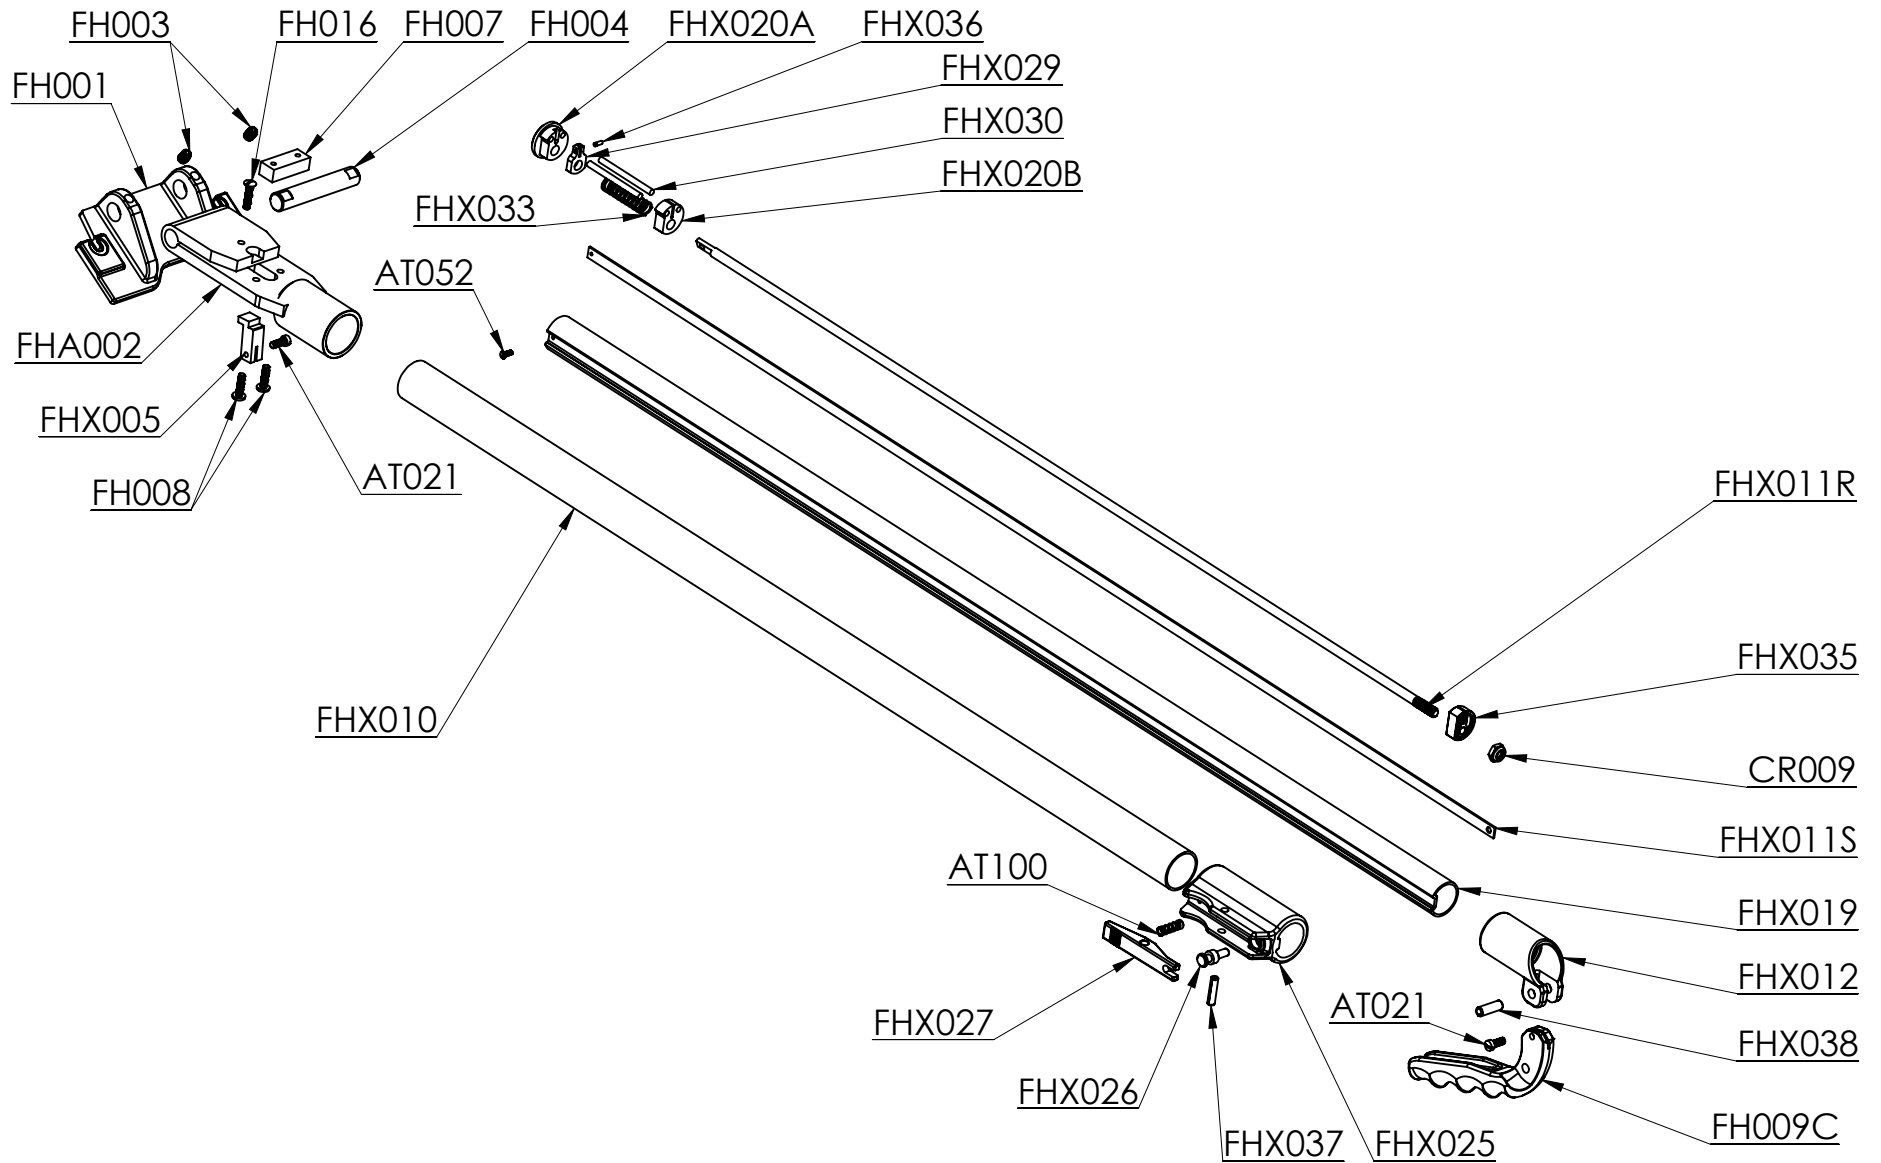

Blue Line Drywall Tools LLC

FHX
Pro-Reach Flatbox Handle

Correct as at 8 April 2009